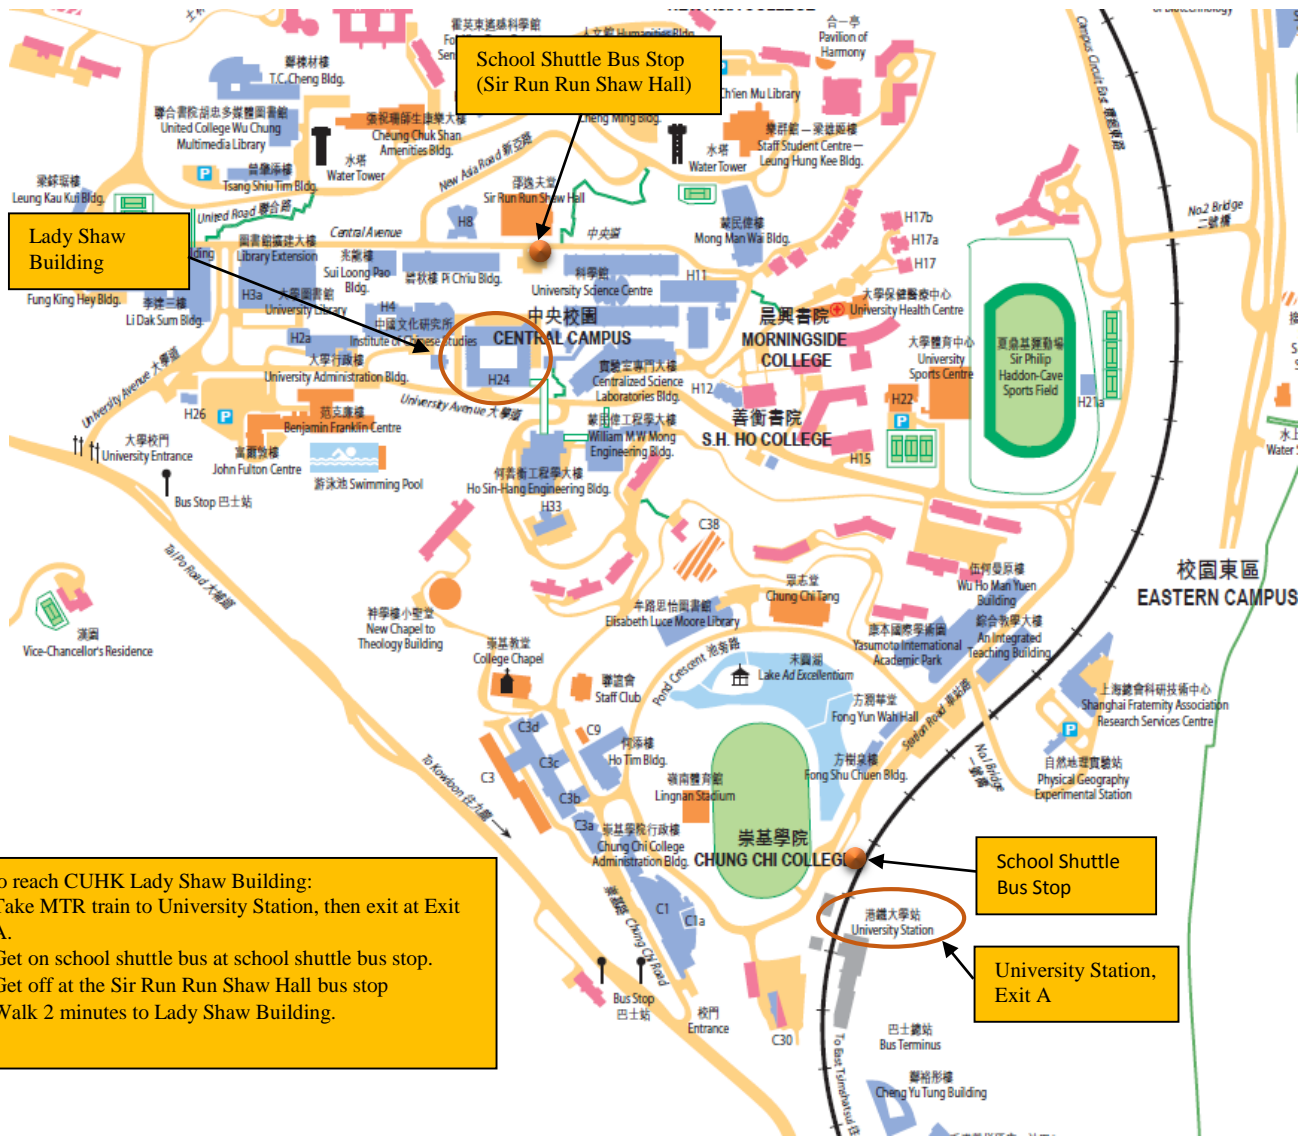

Transport direction in CUHK

Free School Bus Schedule

線號 Route No.	運作時段 Period of Operation	開出時間 Departure Time	停站 Calls at
1A	0740-1840  (繁忙時段加強服務) (With additional service during peak periods)	逢 Every 20, 40	
1B	0800-1800	逢 Every 00	

Bus route for 1a

Bus route for 1b

How to reach CUHK Lady Shaw Building:

1. Take MTR train to University Station, then exit at Exit A.
2. Get on school shuttle bus at school shuttle bus stop.
3. Get off at the Sir Run Run Shaw Hall bus stop
4. Walk 2 minutes to Lady Shaw Building.