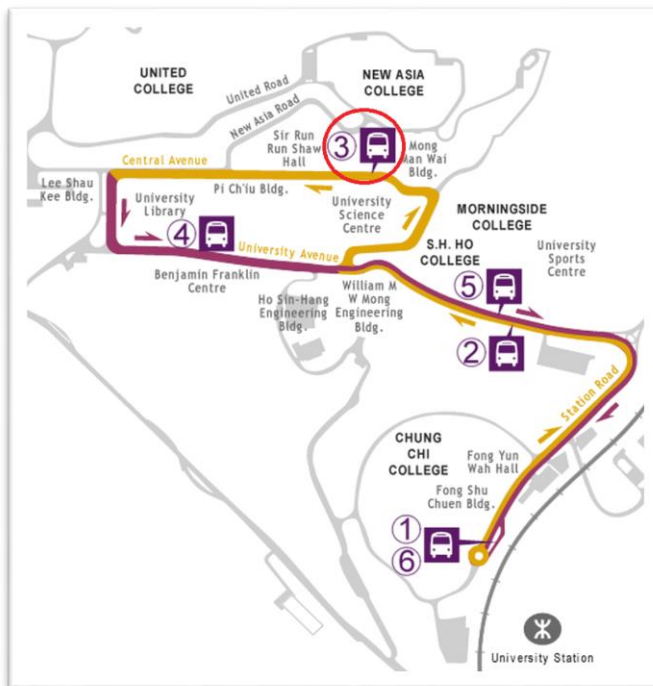

Transport direction in CUHK

Free School Bus Schedule

線號 Route No.	運作時段 Period of Operation	開出時間 Departure Time	停站 Calls at
1A	0740-1840  (繁忙時段加強服務) (With additional service during peak periods)	逢 Every 20, 40	
1B	0800-1800	逢 Every 00	

Bus route for 1a

Bus route for 1b

How to reach CUHK Lady Shaw Building:

1. Take MTR train to University Station, then exit at Exit A.
2. Get on school shuttle bus at school shuttle bus stop.
3. Get off at the Sir Run Run Shaw Hall bus stop
4. Walk 2 minutes to Lady Shaw Building.