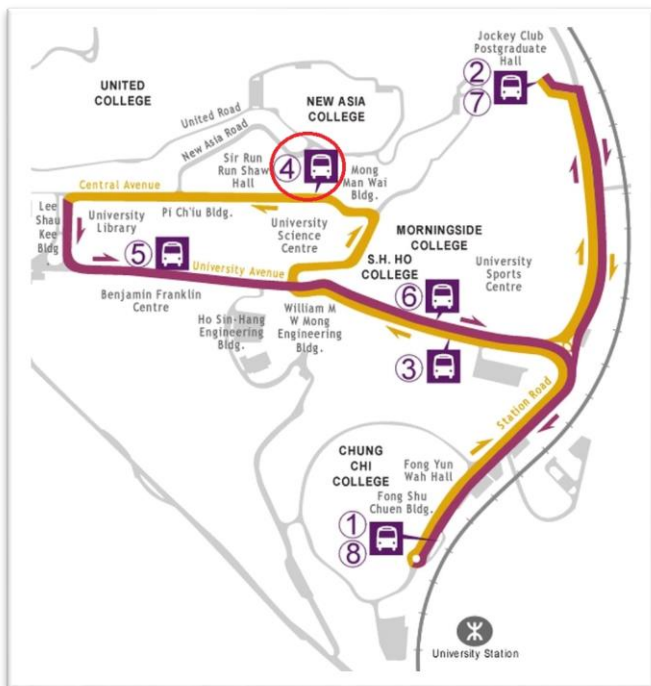

Transport direction in CUHK

Free School Bus Schedule

線號 Route No.	運作時段 Period of Operation	開出時間 Departure Time	停站 Calls at
1A	0740-1840  (繁忙時段加強服務) (With additional service during peak periods)	逢 Every 20, 40	
1B	0800-1800	逢 Every 00	

Bus route for 1a

Bus route for 1b

How to reach CUHK Lady Shaw Building:

1. Take MTR train to University Station, then exit at Exit A.
2. Get on school shuttle bus at school shuttle bus stop.
3. Get off at the Sir Run Run Shaw Hall bus stop
4. Walk 2 minutes to Lady Shaw Building.