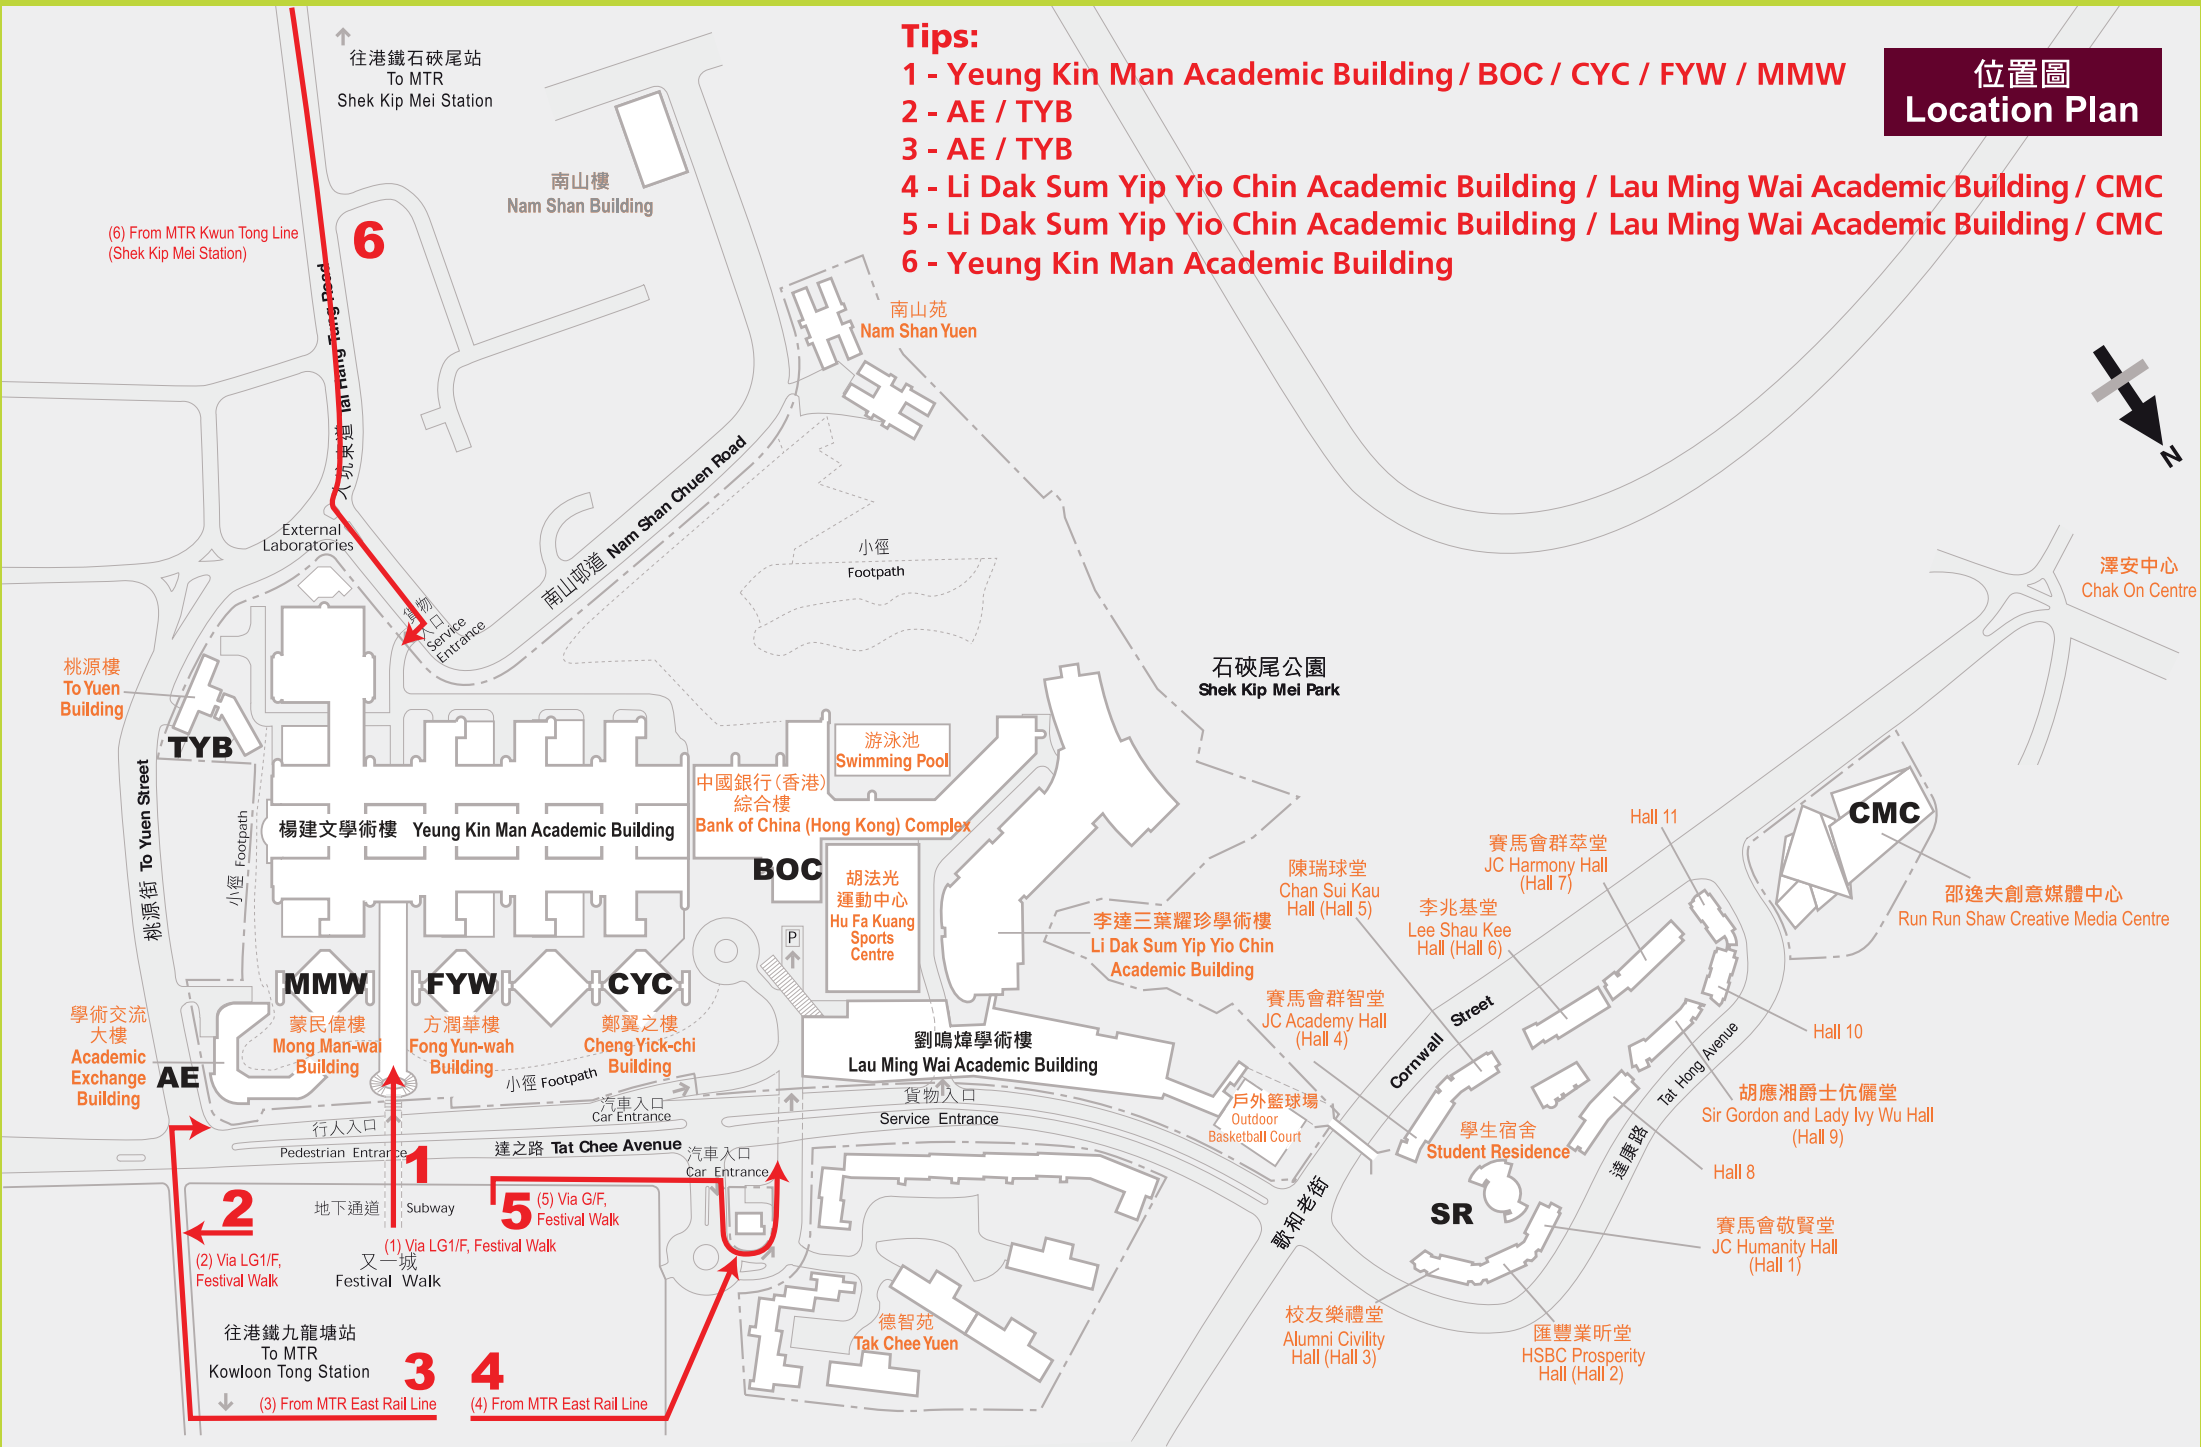

## 位置圖 Location Plan

### Tips:

- 1 - Yeung Kin Man Academic Building / BOC / CYC / FYW / MMW
- 2 - AE / TYB
- 3 - AE / TYB
- 4 - Li Dak Sum Yip Yio Chin Academic Building / Lau Ming Wai Academic Building / CMC
- 5 - Li Dak Sum Yip Yio Chin Academic Building / Lau Ming Wai Academic Building / CMC
- 6 - Yeung Kin Man Academic Building

往港鐵石硤尾站  
To MTR  
Shek Kip Mei Station

(6) From MTR Kwun Tong Line  
(Shek Kip Mei Station)

**6**

桃源樓  
To Yuen  
Building

**TYB**

External  
Laboratories

南山樓  
Nam Shan Building

南山苑  
Nam Shan Yuen

**SR**

胡應湘爵士伉儷堂  
Sir Gordon and Lady Ivy Wu Hall  
(Hall 9)

賽馬會敬賢堂  
JC Humanity Hall  
(Hall 1)

行人入口  
Pedestrian Entrance

達之路  
Tat Chee Avenue

貨物入口  
Service Entrance

地下通道  
Subway

(5) Via G/F,  
Festival Walk